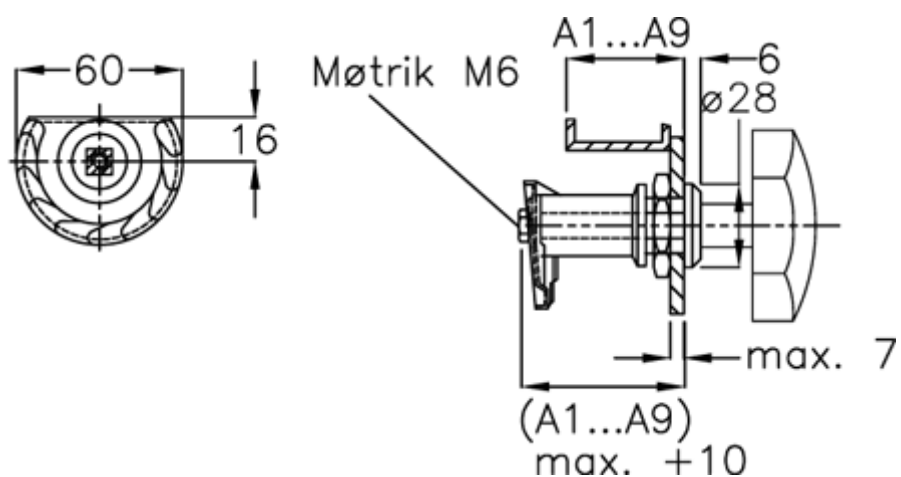

Data Sheet

Article number: 209180421
Description: E+G Door lock
GN 119-SG-A2-NI

Measures

Door + frame thickness = 22-30
Measure type = A2